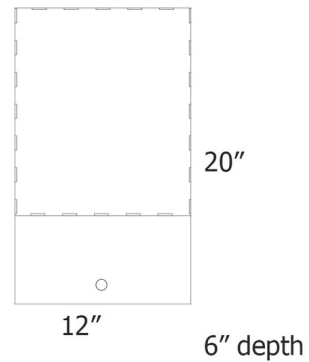

### Specifications

COLOR . . . . . Frosted  
BODY FINISH . . . . . Ebony  
WATTAGE . . . . . 15W  
DIMMER . . . . . Included  
DIMENSIONS . . . . . 12"W x 20"H x 6"D  
BULB NOT INCLUDED . . . . . 1 x A19/Medium (E26)/15W/120V Incandescent

### Technical Information

PRODUCT DIMENSIONS . . . . . Cord: 96"

CLICK TO VIEW PRODUCT

Notes: