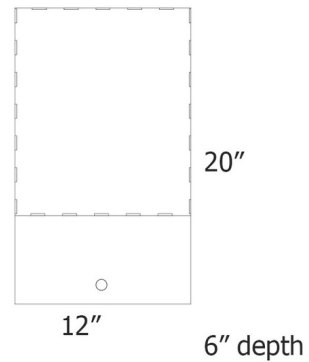

Description

The Simon Table Lamp has a sleek sculptural wood body that is topped with a rectangular acrylic shade. Dimmer switch is located on the lamp body.

Shown in ebony / frosted

Specifications

COLOR Frosted
BODY FINISH Ebony
WATTAGE 15W
DIMMER Included
DIMENSIONS 12"W x 20"H x 6"D
BULB NOT INCLUDED 1 x A19/Medium (E26)/15W/120V Incandescent

Technical Information

PRODUCT DIMENSIONS Cord: 96"

CLICK TO VIEW PRODUCT

Notes: