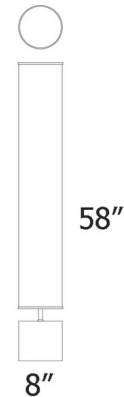

## Spin II Retro Floor Lamp By Seascap

### Description

The Spin II Retro Floor Lamp adds a clean contemporary look to your interior space. The round wood base features a slim metal stem that hold the tall cylindrical linen shade. On/Off switch is located on the cord.

### Specifications

COLOR	White
BODY FINISH	Natural
WATTAGE	200W
DIMMER	N/A
DIMENSIONS	8"W x 58"H
BULB NOT INCLUDED	2 x A19/Medium (E26)/100W/120V Incandescent
OTHER BULB OPTIONS	2 x A19/Medium (E26)/120V LED