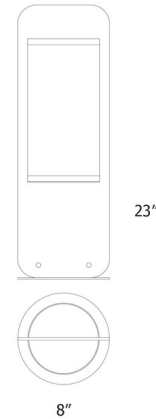

## Flat Table Lamp By Seascape

### Description

The Flat Table lamp brings a bold decorative look to your interior space. The uniquely shaped CNC cut plywood body rests on a White powdercoated steel base. The integrated shade adds soft light that illuminates the wood base and surrounding area. Dimmer switch is located on the cord.

### Specifications

COLOR	Ivory
BODY FINISH	Natural
WATTAGE	60W
DIMMER	Included
DIMENSIONS	8"W x 23"H
BULB NOT INCLUDED	1 x A19/Medium (E26)/60W/120V Incandescent
OTHER BULB OPTIONS	1 x A19/Medium (E26)/120V LED