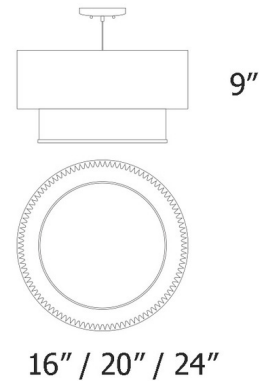

Shown in nickel / light grey

Specifications

COLOR	Light Grey
BODY FINISH	Nickel
WATTAGE	100W
DIMMER	Standard 120V
DIMENSIONS	16"W x 9"H
BULB NOT INCLUDED	1 x A19/Medium (E26)/100W/120V Incandescent
OTHER BULB OPTIONS	1 x A19/Medium (E26)/120V LED