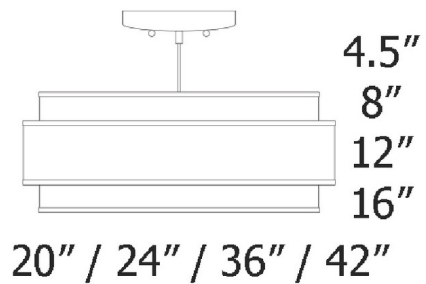

### Specifications

COLOR	Bronze
BODY FINISH	N/A
WATTAGE	200W
DIMMER	Standard 120V
DIMENSIONS	20"W x 7.5"H
BULB NOT INCLUDED	2 x A19/Medium (E26)/100W/120V Incandescent
OTHER BULB OPTIONS	2 x A19/Medium (E26)/120V LED