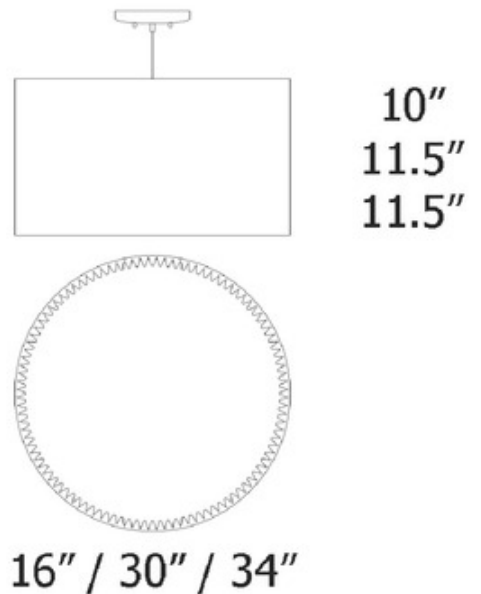

COMPANY	PROJECT	FIXTURE TYPE	APPROVED BY	DATE