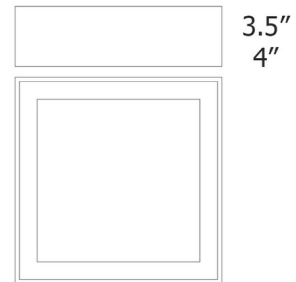

By Seascape

Description

The Quad Flush Ceiling Light adds a clean rustic vibe to your interior space. The slim square box directs light downward from the clean diffuser. Available in two sizes.

Shown in natural / white

12" / 24"

Specifications

COLOR White
BODY FINISH Natural
WATTAGE 18W
DIMMER Low Voltage Electronic
DIMENSIONS 12"W x 3.5"H x 12"D
INTEGRATED LED MODULE 1 x LED/18W/120-277V LED

Technical Information

LAMP COLOR 3000K