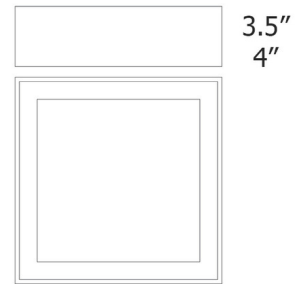

By Seascape

Description

The Quad Flush Ceiling Light adds a clean rustic vibe to your interior space. The slim square box directs light downward from the clean diffuser. Available in two sizes.

Shown in natural / white

12" / 24"

Specifications

COLOR White
BODY FINISH Natural
WATTAGE 18W
DIMMER Low Voltage Electronic
DIMENSIONS 12"W x 3.5"H x 12"D
INTEGRATED LED MODULE 1 x LED/18W/120-277V LED

Technical Information

LAMP COLOR 3000K