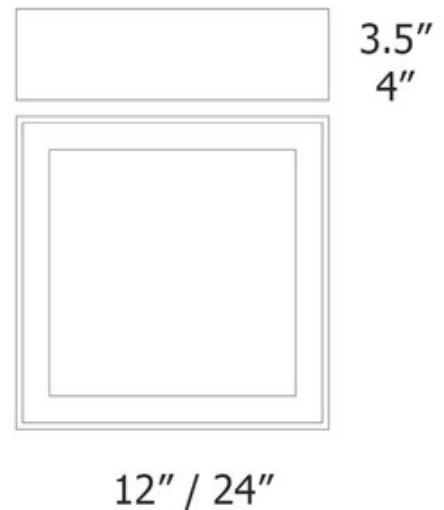

Technical Information

LAMP COLOR	3000K

SPEC # SEA1130023

COMPANY	PROJECT	FIXTURE TYPE	APPROVED BY	DATE