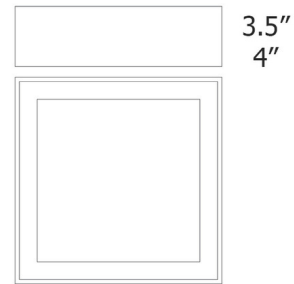

By Seascape

Description

The Quad Flush Ceiling Light adds a clean rustic vibe to your interior space. The slim square box directs light downward from the clean diffuser. Available in two sizes.

Shown in walnut / white

12" / 24"

Specifications

COLOR White
BODY FINISH Walnut
WATTAGE 45W
DIMMER Low Voltage Electronic
DIMENSIONS 24"W x 4"H x 24"D
INTEGRATED LED MODULE 1 x LED/45W/120-277V LED

Technical Information

LAMP COLOR 3000K