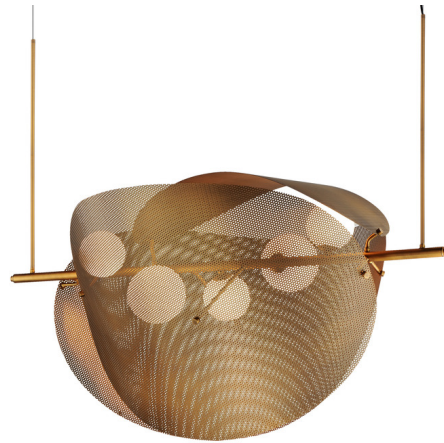

## Chips Linear Pendant

By Studio M

### Description

The Chips Linear Pendant features chip-like perforated metal sheets curved around a spiral of glass LED globes. Influenced by pop art and sculpture, this voluminous airy design brings eye-catching modern character to kitchens and dining spaces. ADEX Nominee 2023.

Shown in natural aged brass / satin white

### Specifications

COLOR . . . . . Satin White  
BODY FINISH . . . . . Natural Aged Brass  
WATTAGE . . . . . 20W  
DIMMER . . . . . Standard 120V  
DIMENSIONS . . . . . 49.25"L x 32.5"W x 25.75"H  
BULB INCLUDED . . . . . 5 x JCD/G9/4W/120V LED  
COUNTRY OF ORIGIN . . . . . China