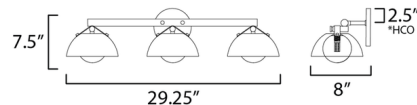

Lightology

lightology.com
866-954-4489
07-03-26

Project: _____

Company: _____

Location: _____ Fixture Type: _____

SPEC #: **STM1130091**

Approved On: _____ Approved By: _____

Domain Bathroom Vanity Light By Studio M

Description

The Domain Bathroom Vanity Light features glass domes suspended over Opal White glass globes and strap detailing. With a frame in a complementary finish, this fixture carries a unique contemporary style that enhances any room design, whether placed in a bathroom or bedroom vanity area.

Shown in black / mirror smoke

Specifications

COLOR . . . . . Mirror Smoke
BODY FINISH . . . . . Black
WATTAGE 8W
DIMMER . . . . . Low Voltage Electronic
DIMENSIONS . . . . . 18"W x 7.25"H x 8"D
BULB INCLUDED . . . . . 2 x JCD/G9/4W/120V LED

Technical Information

LAMP LIFE . . . . . 25000 hours
COLOR RENDERING . . . . . 90 CRI
LAMP COLOR 3000K
LUMENS/WATT 150.00
LUMINOUS FLUX . . . . . 600 lumens

CLICK TO VIEW PRODUCT

Notes: