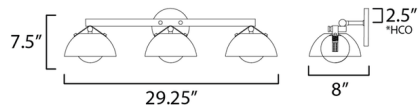

CLICK TO VIEW PRODUCT

Notes: