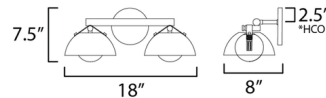

CLICK TO VIEW PRODUCT

Notes: