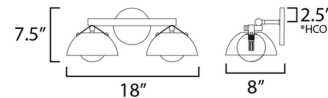

Lightology

lightology.com
866-954-4489
07-03-26

Project: _____

Company: _____

Location: _____ Fixture Type: _____

SPEC #: **STM1130091**

Approved On: _____ Approved By: _____

Domain Bathroom Vanity Light By Studio M

Description

The Domain Bathroom Vanity Light features glass domes suspended over Opal White glass globes and strap detailing. With a frame in a complementary finish, this fixture carries a unique contemporary style that enhances any room design, whether placed in a bathroom or bedroom vanity area.

Shown in black / mirror smoke

Specifications

COLOR . . . . . Mirror Smoke
BODY FINISH . . . . . Black
WATTAGE 8W
DIMMER . . . . . Low Voltage Electronic
DIMENSIONS . . . . . 18"W x 7.25"H x 8"D
BULB INCLUDED . . . . . 2 x JCD/G9/4W/120V LED

Technical Information

LAMP LIFE . . . . . 25000 hours
COLOR RENDERING . . . . . 90 CRI
LAMP COLOR 3000K
LUMENS/WATT 150.00
LUMINOUS FLUX . . . . . 600 lumens

CLICK TO VIEW PRODUCT

Notes: