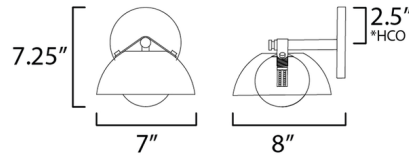

### Specifications

COLOR . . . . . Mirror Smoke  
BODY FINISH . . . . . Gunmetal  
WATTAGE . . . . . 4W  
DIMMER . . . . . Low Voltage Electronic  
DIMENSIONS . . . . . 7"W x 7.25"H x 8"D  
BULB INCLUDED . . . . . 1 x JCD/G9/4W/120V LED

\*height from center of outlet to the top of the fixture

CLICK TO VIEW PRODUCT

Notes: