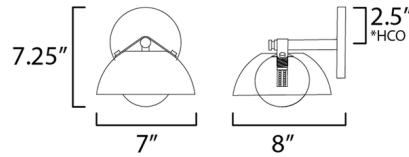

By Studio M

Description

The Domain Wall Sconce features a glass dome suspended over an Opal White glass globe and strap detailing. With a frame in a complementary finish, this fixture carries a unique contemporary style that enhances any room design. Use it to illuminate your bathroom, living room, or entryway.

Shown in gunmetal / mirror smoke

*height from center of outlet to the top of the fixture

Specifications

COLOR Mirror Smoke
BODY FINISH Gunmetal
WATTAGE 4W
DIMMER Low Voltage Electronic
DIMENSIONS 7"W x 7.25"H x 8"D
BULB INCLUDED 1 x JCD/G9/4W/120V LED