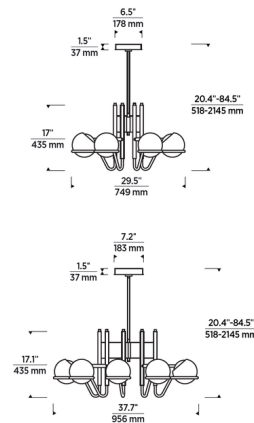

CLICK TO VIEW PRODUCT

Notes: