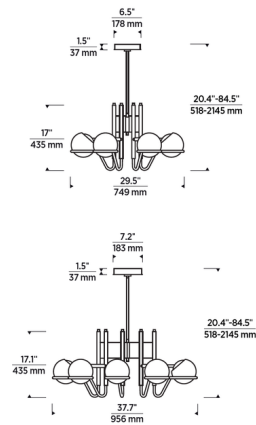

CLICK TO VIEW PRODUCT

Notes: