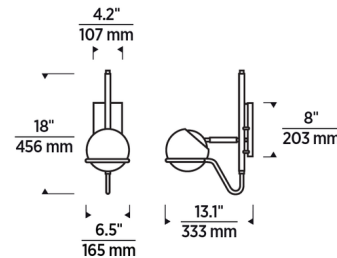

CLICK TO VIEW PRODUCT

Notes: