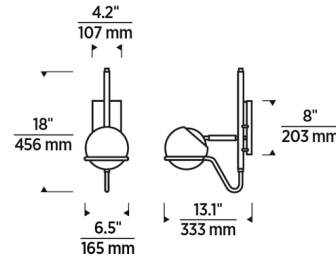

CLICK TO VIEW PRODUCT

Notes: