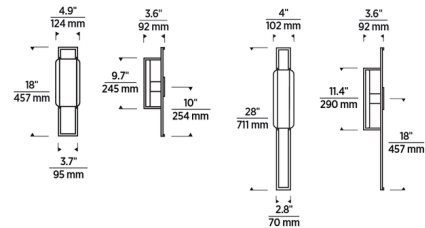

CLICK TO VIEW PRODUCT

Notes: