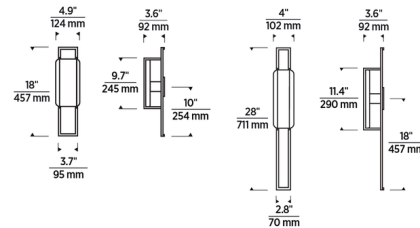

CLICK TO VIEW PRODUCT

Notes: