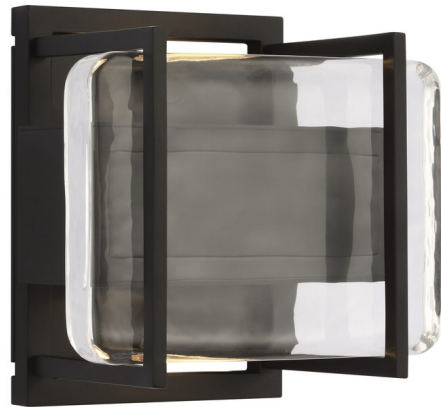

## Duelle Small Wall Sconce

By Visual Comfort Modern

### Description

The Duelle Small Wall Sconce exudes sleek beauty and transparency through its simple structural design. LED light shines up and down, highlighting the watery texture of a thick pressed art glass panel and providing ambient lighting for your space. 120V: TRIAC and ELV dimmable. 277V: 0-10V dimmable. Note: Requires 2 x 4 inch junction box.

Shown in nightshade black / clear

### Specifications

COLOR	Clear
BODY FINISH	Nightshade Black
WATTAGE	14.8W
DIMMER	Low Voltage Electronic
DIMENSIONS	4.9"W x 5"H x 3.6"D
INTEGRATED LED MODULE	1 x LED/14.8W/120V LED
COUNTRY OF ORIGIN	China