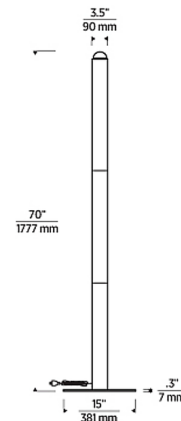

By Visual Comfort Modern

Description

A modern take on the torchiere, the Ebell Floor Lamp is topped with a small crystal dome that shines light upwards to provide indirect illumination. The crystal combines a clear exterior with laser-etched frosted interior to diffuse the light. With its strikingly simple silhouette, the Ebell makes a bold statement in contemporary living rooms, offices, and bedrooms. An optional 6 inch extender stem is included to add increased scale. 3-way dimmer switch on cord.

Specifications

COLOR Clear
BODY FINISH Antique Nickel
WATTAGE 20W
DIMMER Included
DIMENSIONS 15"W x 70"H
INTEGRATED LED MODULE 1 x LED/20W/120-277V LED

Technical Information

LAMP LIFE 50000 hours
COLOR RENDERING 90 CRI
LAMP COLOR 2700K
LUMENS/WATT 57.70
LUMINOUS FLUX 1154 lumens

Shown in antique nickel / clear

CLICK TO VIEW PRODUCT

Notes: