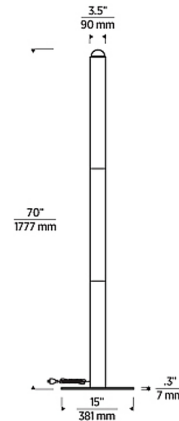

By Visual Comfort Modern

Description

A modern take on the torchiere, the Ebell Floor Lamp is topped with a small crystal dome that shines light upwards to provide indirect illumination. The crystal combines a clear exterior with laser-etched frosted interior to diffuse the light. With its strikingly simple silhouette, the Ebell makes a bold statement in contemporary living rooms, offices, and bedrooms. An optional 6 inch extender stem is included to add increased scale. 3-way dimmer switch on cord.

Specifications

COLOR Clear
BODY FINISH Antique Nickel
WATTAGE 20W
DIMMER Included
DIMENSIONS 15"W x 70"H
INTEGRATED LED MODULE 1 x LED/20W/120-277V LED

Technical Information

LAMP LIFE 50000 hours
COLOR RENDERING 90 CRI
LAMP COLOR 2700K
LUMENS/WATT 57.70
LUMINOUS FLUX 1154 lumens

Shown in antique nickel / clear

CLICK TO VIEW PRODUCT

Notes: