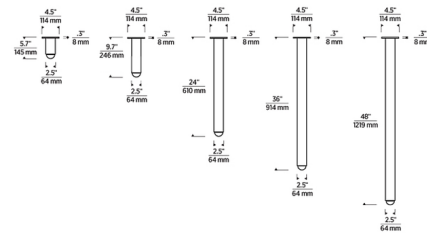

By Visual Comfort Modern

Description

The Ebell Ceiling Light explores the evolution of the monopoint through an imaginative modern lens. Punctuating the end of a slim metal cylinder, the gleaming domed crystal prism contains a laser-etched interior diffuser for a two-layer effect. Use this sleek, compact flush mount to illuminate contemporary hallways and closets. It includes a universal driver, dimmable with a TRIAC, ELV, or 0-10V dimmer. The Natural Brass finish will patina and warm with age, enhancing its richness. If the patina becomes uneven or spotty, a brass cleaner can restore the finish.

Shown in antique nickel / clear

Specifications

COLOR	Clear
BODY FINISH	Antique Nickel
WATTAGE	10.6W
DIMMER	Low Voltage Electronic
DIMENSIONS	4.5"W x 9.7"H
INTEGRATED LED MODULE	1 x LED/10.6W/120-277V LED
COUNTRY OF ORIGIN	China

Technical Information

LAMP LIFE	50000 hours
COLOR RENDERING	90 CRI
LAMP COLOR	2700K
LUMENS/WATT	70.85
LUMINOUS FLUX	751 lumens

CLICK TO VIEW PRODUCT

Notes: