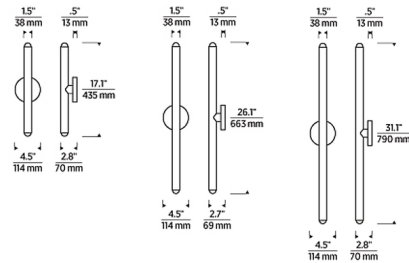

Description

The Ebell Wall Sconce features a sleek, minimal metal cylinder capped with small crystal domes that shine light upwards and downwards to provide ambient illumination. The crystal combines a clear exterior with a laser-etched frosted interior to diffuse the light. The slim Ebell complements contemporary settings including entryways, hallways and dining areas. It includes a universal driver, dimmable with a TRIAC, ELV, or 0-10V dimmer. The Natural Brass finish will patina and warm over time, enhancing its richness. If it becomes uneven or spotty, a brass cleaner can restore the finish.

Specifications

COLOR Clear
 BODY FINISH Natural Brass
 WATTAGE 14.4W
 DIMMER Low Voltage Electronic
 DIMENSIONS 4.5"W x 17.1"H x 2.8"D
 INTEGRATED LED MODULE 2 x LED/7.2W/120-277V LED
 COUNTRY OF ORIGIN China

Technical Information

LAMP LIFE 50000 hours
 COLOR RENDERING 90 CRI
 LAMP COLOR 2700K
 LUMENS/WATT 105.14
 LUMINOUS FLUX 757 lumens

Shown in natural brass / clear

CLICK TO VIEW PRODUCT

Notes: