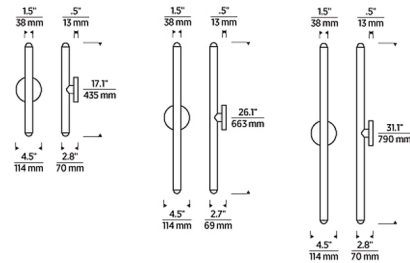

Description

The Ebell Wall Sconce features a sleek, minimal metal cylinder capped with small crystal domes that shine light upwards and downwards to provide ambient illumination. The crystal combines a clear exterior with a laser-etched frosted interior to diffuse the light. The slim Ebell complements contemporary settings including entryways, hallways and dining areas. It includes a universal driver, dimmable with a TRIAC, ELV, or 0-10V dimmer. The Natural Brass finish will patina and warm over time, enhancing its richness. If it becomes uneven or spotty, a brass cleaner can restore the finish.

Shown in natural brass / clear

Specifications

COLOR	Clear
BODY FINISH	Natural Brass
WATTAGE	14.4W
DIMMER	Low Voltage Electronic
DIMENSIONS	4.5"W x 17.1"H x 2.8"D
INTEGRATED LED MODULE	2 x LED/7.2W/120-277V LED
COUNTRY OF ORIGIN	China

Technical Information

LAMP LIFE	50000 hours
COLOR RENDERING	90 CRI
LAMP COLOR	2700K
LUMENS/WATT	105.14
LUMINOUS FLUX	757 lumens

CLICK TO VIEW PRODUCT

Notes: