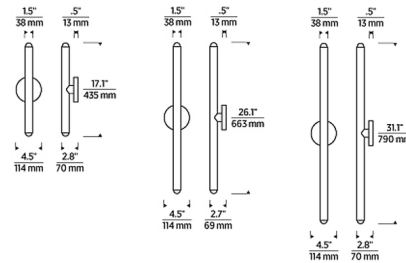

Description

The Ebell Wall Sconce features a sleek, minimal metal cylinder capped with small crystal domes that shine light upwards and downwards to provide ambient illumination. The crystal combines a clear exterior with a laser-etched frosted interior to diffuse the light. The slim Ebell complements contemporary settings including entryways, hallways and dining areas. It includes a universal driver, dimmable with a TRIAC, ELV, or 0-10V dimmer. The Natural Brass finish will patina and warm over time, enhancing its richness. If it becomes uneven or spotty, a brass cleaner can restore the finish.

Shown in natural brass / clear

Specifications

COLOR	Clear
BODY FINISH	Natural Brass
WATTAGE	14.4W
DIMMER	Low Voltage Electronic
DIMENSIONS	4.5"W x 17.1"H x 2.8"D
INTEGRATED LED MODULE	2 x LED/7.2W/120-277V LED
COUNTRY OF ORIGIN	China

Technical Information

LAMP LIFE	50000 hours
COLOR RENDERING	90 CRI
LAMP COLOR	2700K
LUMENS/WATT	105.14
LUMINOUS FLUX	757 lumens

CLICK TO VIEW PRODUCT

Notes: