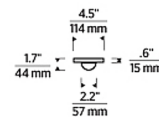

By Visual Comfort Modern

Description

The Ebell Mini Ceiling Light explores the evolution of the monopoint through an imaginative modern lens. The gleaming domed crystal prism contains a laser-etched interior diffuser, creating a two-layer effect. Use this compact flush mount to illuminate contemporary hallways and closets. It includes a universal driver, dimmable with a TRIAC, ELV, or 0-10V dimmer. The Natural Brass finish will patina and warm with age, enhancing its richness. If the patina becomes uneven or spotty, a brass cleaner can restore the finish.

Shown in natural brass / clear

Specifications

COLOR	Clear
BODY FINISH	Natural Brass
WATTAGE	10.5W
DIMMER	Low Voltage Electronic
DIMENSIONS	4.5"W x 1.7"H
INTEGRATED LED MODULE	1 x LED/10.5W/120-277V LED

Technical Information