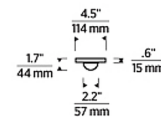

By Visual Comfort Modern

Description

The Ebell Mini Ceiling Light explores the evolution of the monopoint through an imaginative modern lens. The gleaming domed crystal prism contains a laser-etched interior diffuser, creating a two-layer effect. Use this compact flush mount to illuminate contemporary hallways and closets. It includes a universal driver, dimmable with a TRIAC, ELV, or 0-10V dimmer. The Natural Brass finish will patina and warm with age, enhancing its richness. If the patina becomes uneven or spotty, a brass cleaner can restore the finish.

Shown in antique nickel / clear

Specifications

COLOR	Clear
BODY FINISH	Antique Nickel
WATTAGE	10.5W
DIMMER	Low Voltage Electronic
DIMENSIONS	4.5"W x 1.7"H
INTEGRATED LED MODULE	1 x LED/10.5W/120-277V LED