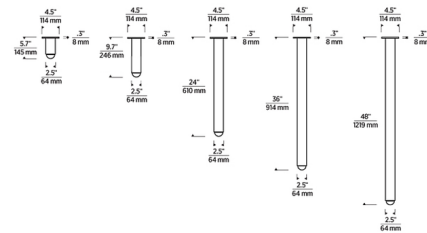

CLICK TO VIEW PRODUCT

Notes: