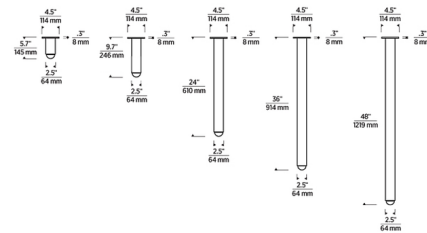

### Description

The Ebell Ceiling Light explores the evolution of the monopoint through an imaginative modern lens. Punctuating the end of a slim metal cylinder, the gleaming domed crystal prism contains a laser-etched interior diffuser for a two-layer effect. Use this sleek, compact flush mount to illuminate contemporary hallways and closets. It includes a universal driver, dimmable with a TRIAC, ELV, or 0-10V dimmer. The Natural Brass finish will patina and warm with age, enhancing its richness. If the patina becomes uneven or spotty, a brass cleaner can restore the finish.

### Specifications

COLOR	Clear
BODY FINISH	Natural Brass
WATTAGE	10.6W
DIMMER	Low Voltage Electronic
DIMENSIONS	4.5"W x 5.7"H
INTEGRATED LED MODULE	1 x LED/10.6W/120-277V LED
COUNTRY OF ORIGIN	China

### Technical Information

LAMP LIFE	50000 hours
COLOR RENDERING	90 CRI
LAMP COLOR	2700K
LUMENS/WATT	62.36
LUMINOUS FLUX	661 lumens

CLICK TO VIEW PRODUCT

Notes: