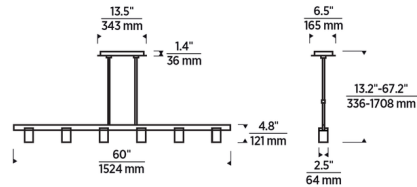

CLICK TO VIEW PRODUCT

Notes: