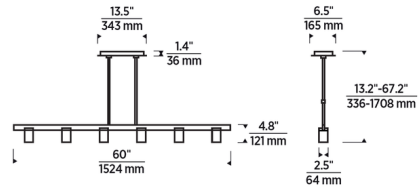

CLICK TO VIEW PRODUCT

Notes: