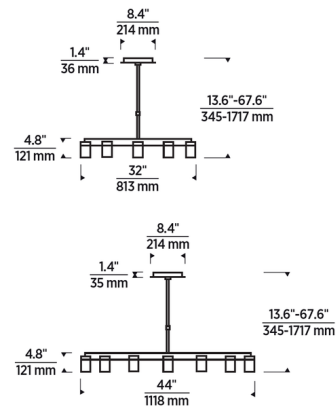

CLICK TO VIEW PRODUCT

Notes: