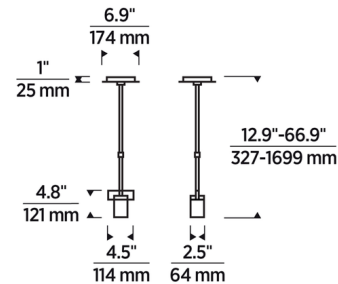

By Visual Comfort Modern

Description

The Esfera Pendant features a cylindrical crystal shade with laser-etched interior, creating a multi-dimensional effect as light shines through. Together with the simple metal frame, it offers a sleek, geometric aesthetic. Use this mini pendant individually or in a series to elevate the look of your bedroom, kitchen, or dining space. 120V: TRIAC and ELV dimmable. 277V: 0-10V dimmable. The Natural Brass option has a living finish that will patina and warm over time, enhancing its richness. If the patina becomes uneven or spotty, a brass cleaner can restore the finish.

Shown in natural brass / crystal

Specifications

COLOR	Crystal
BODY FINISH	Natural Brass
WATTAGE	7.8W
DIMMER	Low Voltage Electronic
DIMENSIONS	4.5"W x 4.8"H x 2.5"D
INTEGRATED LED MODULE	1 x LED/7.8W/120V LED
COUNTRY OF ORIGIN	China

Technical Information

LAMP LIFE	50000 hours
COLOR RENDERING	90 CRI
LAMP COLOR	2700K
LUMENS/WATT	84.36
LUMINOUS FLUX	658 lumens

CLICK TO VIEW PRODUCT

Notes: