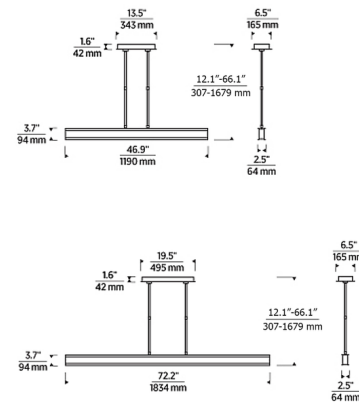

### Description

Modeled after its namesake, the I-Beam Linear Pendant features a simple, bold profile perfect for a kitchen, dining area, or work space where clean lines are preferred. LED light dispersed through acrylic diffusers on the top and bottom surfaces provides ambient and task lighting. The 46.9 inch fixture includes a universal driver, dimmable with a TRIAC, ELV, or 0-10V dimmer. The 72.2 inch fixture includes a driver that is dimmable with a TRIAC or ELV dimmer.

### Specifications

COLOR	N/A
BODY FINISH	Nightshade Black
WATTAGE	43.5W
DIMMER	Low Voltage Electronic
DIMENSIONS	46.9"L x 2.5"W x 3.7"H
INTEGRATED LED MODULE	1 x LED/43.5W/120-277V LED