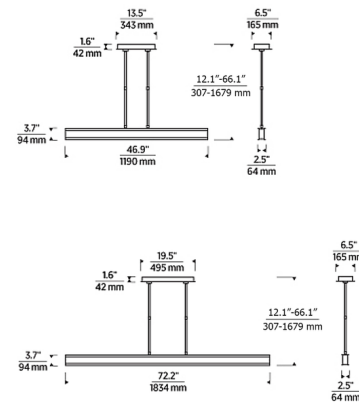

Shown in nightshade black