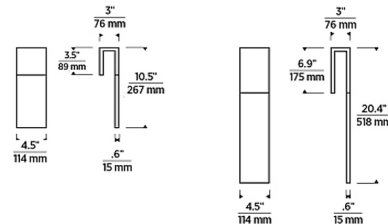

CLICK TO VIEW PRODUCT

Notes: