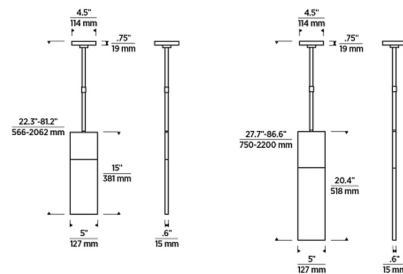

CLICK TO VIEW PRODUCT

Notes: