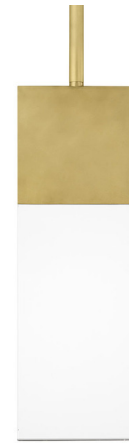

Lightology

lightology.com
866-954-4489
04-25-26

Project: _____
 Company: _____
 Location: _____ Fixture Type: _____
 SPEC #: **TLG1130184**
 Approved On: _____ Approved By: _____

Kulma Outdoor Pendant

By Visual Comfort Modern

Description

The Kulma Outdoor Pendant embodies the essence of the ubiquitous lantern, pared down to crystal and metal in a single plane. Light traveling down from the metal frame is captured at the glass edges, creating an intriguing display of illumination. The minimal yet high-impact architectural design enhances any chic, contemporary indoor or outdoor space. It includes a universal driver, dimmable with a TRIAC, ELV, or 0-10V dimmer. The Natural Brass option features a living finish that will patina and warm with age, enhancing its richness. If the patina becomes uneven or spotty, a brass cleaner can restore the finish.

Specifications

COLOR Clear
 BODY FINISH Natural Brass
 WATTAGE 8.3W
 DIMMER Low Voltage Electronic
 DIMENSIONS 5"W x 15"H x 0.6"D
 INTEGRATED LED MODULE 1 x LED/8.3W/120-277V LED

Technical Information

LAMP LIFE 60000 hours
 COLOR RENDERING 90 CRI
 LAMP COLOR 2700K
 LUMENS/WATT 14.34
 LUMINOUS FLUX 119 lumens