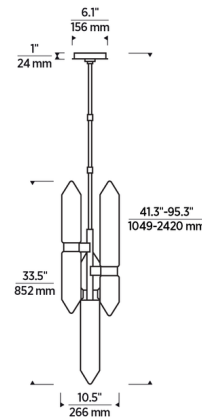

Shown in plated brass / clear

CLICK TO VIEW PRODUCT

Notes: