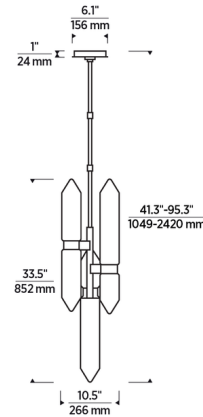

### Description

The Langston Pendant is an elegant, organic assembly of vintage-style fluted crystal elements set on a minimal steel frame. Laser etched tubing inside the hand-formed crystal creates layered internal illumination and diffuses the light. The crystal pieces vary in height and can be arranged as you like on the metal frame to create a unique configuration. 120V: TRIAC and ELV dimmable. 277V: 0-10V dimmable.

### Specifications

COLOR	Clear
BODY FINISH	Plated Brass
WATTAGE	21.6W
DIMMER	Low Voltage Electronic
DIMENSIONS	10.5"W x 33.5"H
INTEGRATED LED MODULE	1 x LED/21.6W/120V LED
COUNTRY OF ORIGIN	China

### Technical Information

LAMP LIFE	50000 hours
COLOR RENDERING	90 CRI
LAMP COLOR	2700K
LUMENS/WATT	98.06
LUMINOUS FLUX	2118 lumens

Shown in plated brass / clear

CLICK TO VIEW PRODUCT

Notes: