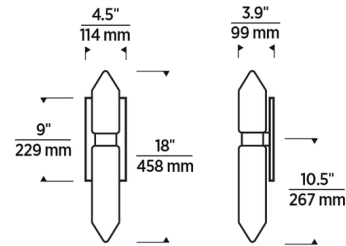

CLICK TO VIEW PRODUCT

Notes: