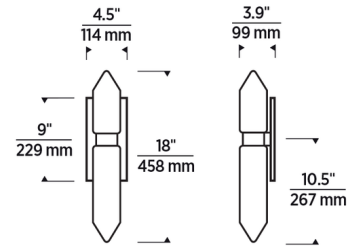

CLICK TO VIEW PRODUCT

Notes: