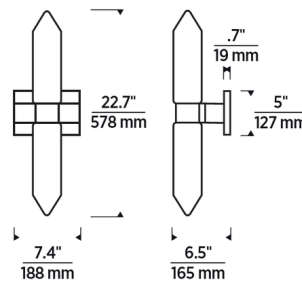

CLICK TO VIEW PRODUCT

Notes: