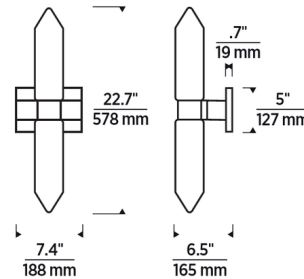

CLICK TO VIEW PRODUCT

Notes: