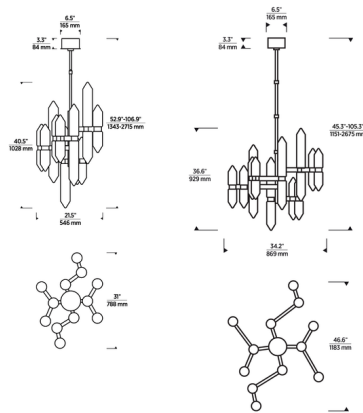

### Description

The Langston Chandelier is an elegant assembly of hand-formed fluted crystal elements set on a minimal steel frame, the perfect centerpiece for a dining room, large entry, or living room. Laser etched tubes inside the crystal create layered internal illumination and diffuse the light into your space. The crystal pieces of varying heights can be placed anywhere to create a unique arrangement. A universal driver is included, dimmable with a TRIAC, ELV, or 0-10V dimmer. Note: The 46.6 inch fixture requires a junction box rated for fixtures weighing over 50 pounds.

### Specifications

COLOR . . . . . Clear  
 BODY FINISH . . . . . Plated Brass  
 WATTAGE . . . . . 86.4W  
 DIMMER . . . . . Low Voltage Electronic  
 DIMENSIONS . . . . . 31"W x 40.5"H x 21.5"D  
 INTEGRATED LED MODULE . . . . . 1 x LED/86.4W/120-277V LED

### Technical Information

LAMP LIFE . . . . . 50000 hours  
 COLOR RENDERING . . . . . 90 CRI  
 LAMP COLOR . . . . . 2700K  
 LUMENS/WATT . . . . . 68.82  
 LUMINOUS FLUX . . . . . 5946 lumens

Shown in plated brass / clear

CLICK TO VIEW PRODUCT

Notes: