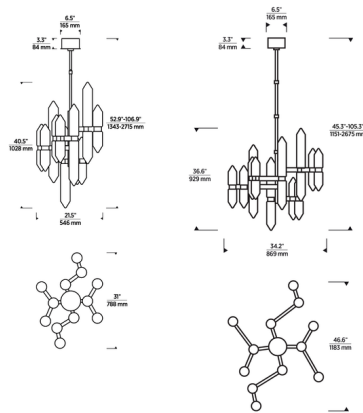

Description

The Langston Chandelier is an elegant assembly of hand-formed fluted crystal elements set on a minimal steel frame, the perfect centerpiece for a dining room, large entry, or living room. Laser etched tubes inside the crystal create layered internal illumination and diffuse the light into your space. The crystal pieces of varying heights can be placed anywhere to create a unique arrangement. A universal driver is included, dimmable with a TRIAC, ELV, or 0-10V dimmer. Note: The 46.6 inch fixture requires a junction box rated for fixtures weighing over 50 pounds.

Specifications

COLOR	Clear
BODY FINISH	Plated Brass
WATTAGE	86.4W
DIMMER	Low Voltage Electronic
DIMENSIONS	31"W x 40.5"H x 21.5"D
INTEGRATED LED MODULE	1 x LED/86.4W/120-277V LED

Technical Information

LAMP LIFE	50000 hours
COLOR RENDERING	90 CRI
LAMP COLOR	2700K
LUMENS/WATT	68.82
LUMINOUS FLUX	5946 lumens

Shown in plated brass / clear

CLICK TO VIEW PRODUCT

Notes: