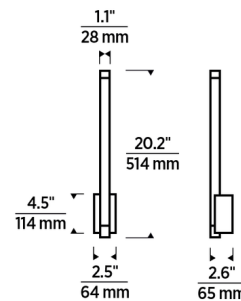

Description

Pared down to a simple, sleek tube of light, the Phobos 1 Light Wall Sconce is an intriguing modern piece for your space. The borosilicate glass tube containing a laser-etched light guide channel diffuses the light for ambient illumination and makes a stylish statement. 120V: TRIAC and ELV dimmable. 277V: 0-10V dimmable. The Natural Brass finish will patina over time and develop warm character. If the patina becomes uneven or spotty, a brass cleaner can restore the finish. Note: Requires a 2 x 4 inch junction box.

Specifications

| | |
|-----------------------|------------------------|
| COLOR | Clear |
| BODY FINISH | Natural Brass |
| WATTAGE | 7.7W |
| DIMMER | Low Voltage Electronic |
| DIMENSIONS | 2.5"W x 20.2"H x 2.6"D |
| INTEGRATED LED MODULE | 1 x LED/7.7W/120V LED |
| COUNTRY OF ORIGIN | China |

Technical Information

| | |
|-----------------|-------------|
| LAMP LIFE | 50000 hours |
| COLOR RENDERING | 90 CRI |
| LAMP COLOR | 2700K |
| LUMENS/WATT | 41.30 |
| LUMINOUS FLUX | 318 lumens |

Shown in natural brass / clear