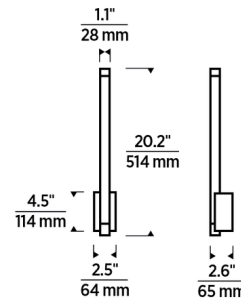

Description

Pared down to a simple, sleek tube of light, the Phobos 1 Light Wall Sconce is an intriguing modern piece for your space. The borosilicate glass tube containing a laser-etched light guide channel diffuses the light for ambient illumination and makes a stylish statement. 120V: TRIAC and ELV dimmable. 277V: 0-10V dimmable. The Natural Brass finish will patina over time and develop warm character. If the patina becomes uneven or spotty, a brass cleaner can restore the finish. Note: Requires a 2 x 4 inch junction box.

Specifications

COLOR	Clear
BODY FINISH	Natural Brass
WATTAGE	7.7W
DIMMER	Low Voltage Electronic
DIMENSIONS	2.5"W x 20.2"H x 2.6"D
INTEGRATED LED MODULE	1 x LED/7.7W/120V LED
COUNTRY OF ORIGIN	China

Technical Information

LAMP LIFE	50000 hours
COLOR RENDERING	90 CRI
LAMP COLOR	2700K
LUMENS/WATT	41.30
LUMINOUS FLUX	318 lumens

Shown in natural brass / clear

CLICK TO VIEW PRODUCT

Notes: