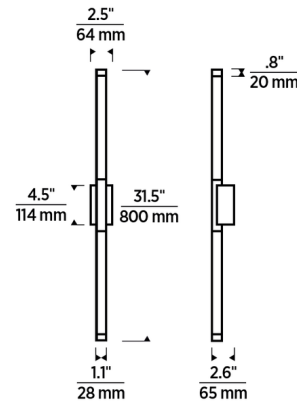

Lightology

lightology.com
866-954-4489
05-21-26

Project: _____
Company: _____
Location: _____ Fixture Type: _____
SPEC #: **TLG1130195**
Approved On: _____ Approved By: _____

Phobos Linear Wall Sconce By Visual Comfort Modern

Description

The Phobos Linear Wall Sconce exudes chic contemporary design, featuring sleek, slim tubes of light complemented by a metal frame. The borosilicate glass tubes contain laser-etched light guide channels, diffusing LED light for ambient illumination and making a stylish statement. This sconce can only be mounted vertically. A universal driver is included, dimmable with a TRIAC, ELV, or 0-10V dimmer. The Natural Brass is a living finish that will patina over time, developing warm character. If the patina becomes uneven or spotty, a brass cleaner can restore the finish. Note: Requires a 2 x 4 inch junction box in the vertical position (backplate width is 2.6 inches).

Specifications

COLOR	Clear
BODY FINISH	Natural Brass
WATTAGE	10.3W
DIMMER	Low Voltage Electronic
DIMENSIONS	2.5"W x 31.5"H x 2.6"D
INTEGRATED LED MODULE	2 x LED/5.15W/120-277V LED

Technical Information

LAMP LIFE	50000 hours
COLOR RENDERING	90 CRI
LAMP COLOR	2700K
LUMENS/WATT	117.48
LUMINOUS FLUX	605 lumens

Shown in natural brass / clear

CLICK TO VIEW PRODUCT

Notes: