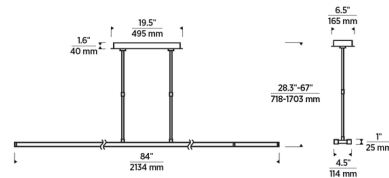

Lightology

lightology.com
866-954-4489
04-06-26

Project: _____
Company: _____
Location: _____ Fixture Type: _____
SPEC #: **TLG1130201**
Approved On: _____ Approved By: _____

Stagger 2 Linear Pendant

By Visual Comfort Modern

Description

Infuse your space with energy and visual interest using the Stagger 2 Linear Pendant, which features a slender double offset frame and LED light shining upward and downward. The light shines through acrylic diffusers, offering ambient illumination for many applications including dining areas, kitchen islands and bars. 60 inch 120-277V fixture: TRIAC, ELV, and 0-10V dimmable. 84 inch 120V fixture: TRIAC and ELV dimmable. 84 inch 277V fixture: 0-10V dimmable. The Natural Brass option has a living finish that will patina and warm over time, enhancing its richness. If the patina becomes uneven or spotty, a brass cleaner can restore the finish.

Specifications

COLOR	N/A
BODY FINISH	Nightshade Black
WATTAGE	60.9W
DIMMER	Low Voltage Electronic
DIMENSIONS	60"L x 4.5"W x 1"H
INTEGRATED LED MODULE	2 x LED/30.45W/120-277V LED
COUNTRY OF ORIGIN	China

Technical Information

LAMP LIFE	50000 hours
COLOR RENDERING	90 CRI
LAMP COLOR	2700K
LUMENS/WATT	81.74
LUMINOUS FLUX	2489 lumens

Shown in nightshade black

CLICK TO VIEW PRODUCT

Notes: