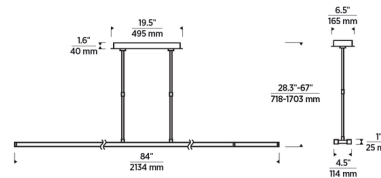

Lightology

lightology.com
866-954-4489
05-21-26

Project: _____
Company: _____
Location: _____ Fixture Type: _____
SPEC #: **TLG1130201**
Approved On: _____ Approved By: _____

Stagger 2 Linear Pendant

By Visual Comfort Modern

Description

Infuse your space with energy and visual interest using the Stagger 2 Linear Pendant, which features a slender double offset frame and LED light shining upward and downward. The light shines through acrylic diffusers, offering ambient illumination for many applications including dining areas, kitchen islands and bars. 60 inch 120-277V fixture: TRIAC, ELV, and 0-10V dimmable. 84 inch 120V fixture: TRIAC and ELV dimmable. 84 inch 277V fixture: 0-10V dimmable. The Natural Brass option has a living finish that will patina and warm over time, enhancing its richness. If the patina becomes uneven or spotty, a brass cleaner can restore the finish.

Specifications

COLOR	N/A
BODY FINISH	Nightshade Black
WATTAGE	60.9W
DIMMER	Low Voltage Electronic
DIMENSIONS	60"L x 4.5"W x 1"H
INTEGRATED LED MODULE	2 x LED/30.45W/120-277V LED
COUNTRY OF ORIGIN	China

Technical Information

LAMP LIFE	50000 hours
COLOR RENDERING	90 CRI
LAMP COLOR	2700K
LUMENS/WATT	81.74
LUMINOUS FLUX	2489 lumens

Shown in nightshade black

CLICK TO VIEW PRODUCT

Notes: