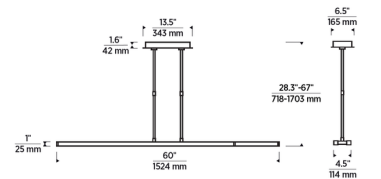

Shown in nightshade black