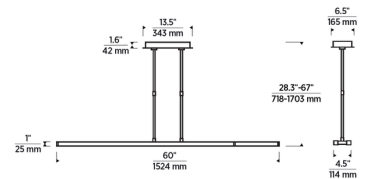

Shown in nightshade black