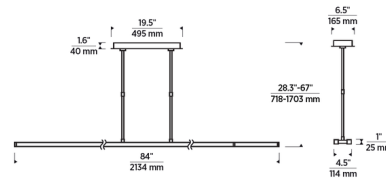

Lightology

lightology.com
866-954-4489
06-04-26

Project: _____
Company: _____
Location: _____ Fixture Type: _____
SPEC #: **TLG1130204**
Approved On: _____ Approved By: _____

Stagger 2 Linear Pendant

By Visual Comfort Modern

Description

Infuse your space with energy and visual interest using the Stagger 2 Linear Pendant, which features a slender double offset frame and LED light shining upward and downward. The light shines through acrylic diffusers, offering ambient illumination for many applications including dining areas, kitchen islands and bars. 60 inch 120-277V fixture: TRIAC, ELV, and 0-10V dimmable. 84 inch 120V fixture: TRIAC and ELV dimmable. 84 inch 277V fixture: 0-10V dimmable. The Natural Brass option has a living finish that will patina and warm over time, enhancing its richness. If the patina becomes uneven or spotty, a brass cleaner can restore the finish.

Specifications

COLOR	N/A
BODY FINISH	Natural Brass
WATTAGE	84.5W
DIMMER	Low Voltage Electronic
DIMENSIONS	84"L x 4.5"W x 1"H
INTEGRATED LED MODULE	2 x LED/42.25W/120V LED
COUNTRY OF ORIGIN	China

Technical Information

LAMP LIFE	50000 hours
COLOR RENDERING	90 CRI
LAMP COLOR	2700K
LUMENS/WATT	89.47
LUMINOUS FLUX	3780 lumens

Shown in natural brass

CLICK TO VIEW PRODUCT

Notes: