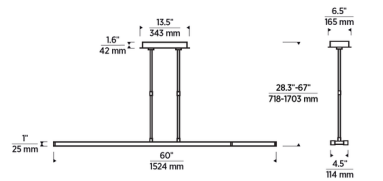

Shown in natural brass