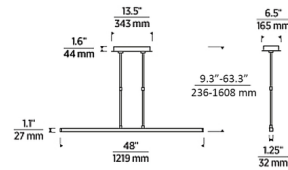

Shown in nightshade black