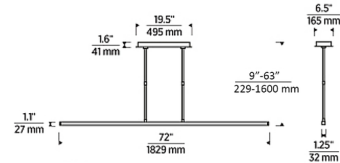

Lightology

lightology.com
866-954-4489
04-21-26

Project: _____
Company: _____
Location: _____ Fixture Type: _____
SPEC #: **TLG1130205**
Approved On: _____ Approved By: _____

Stagger Linear Pendant

By Visual Comfort Modern

Description

Sleek and minimal in form, the Stagger Linear Pendant blends beautifully with the architecture of a modern space. Its metal frame is fitted with an acrylic diffuser, emitting ambient downlighting suitable for dining tables, kitchen counters and islands. A universal driver is included in canopy, dimmable with a TRIAC, ELV, or 0-10V dimmer. The Natural Brass option has a living finish that will patina and warm over time, enhancing its richness. If the patina becomes uneven or spotty, a brass cleaner can restore the finish.

Specifications

COLOR	N/A
BODY FINISH	Nightshade Black
WATTAGE	22.8W
DIMMER	Low Voltage Electronic
DIMENSIONS	48"L x 1.25"W x 1.1"H
INTEGRATED LED MODULE	1 x LED/22.8W/120-277V LED

Technical Information

LAMP LIFE	50000 hours
COLOR RENDERING	90 CRI
LAMP COLOR	2700K
LUMENS/WATT	38.73
LUMINOUS FLUX	883 lumens

Shown in nightshade black

CLICK TO VIEW PRODUCT

Notes: