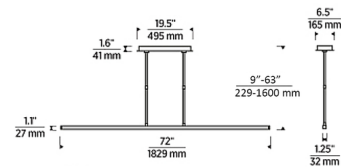

Lightology

lightology.com
866-954-4489
06-04-26

Project: _____
Company: _____
Location: _____ Fixture Type: _____
SPEC #: **TLG1130206**
Approved On: _____ Approved By: _____

Stagger Linear Pendant

By Visual Comfort Modern

Description

Sleek and minimal in form, the Stagger Linear Pendant blends beautifully with the architecture of a modern space. Its metal frame is fitted with an acrylic diffuser, emitting ambient downlighting suitable for dining tables, kitchen counters and islands. A universal driver is included in canopy, dimmable with a TRIAC, ELV, or 0-10V dimmer. The Natural Brass option has a living finish that will patina and warm over time, enhancing its richness. If the patina becomes uneven or spotty, a brass cleaner can restore the finish.

Specifications

COLOR	N/A
BODY FINISH	Natural Brass
WATTAGE	22.8W
DIMMER	Low Voltage Electronic
DIMENSIONS	48"L x 1.25"W x 1.1"H
INTEGRATED LED MODULE	1 x LED/22.8W/120-277V LED

Technical Information

LAMP LIFE	50000 hours
COLOR RENDERING	90 CRI
LAMP COLOR	2700K
LUMENS/WATT	38.73
LUMINOUS FLUX	883 lumens

Shown in natural brass

CLICK TO VIEW PRODUCT

Notes: