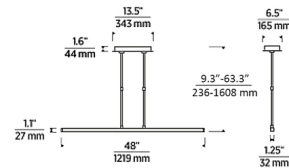

Shown in natural brass