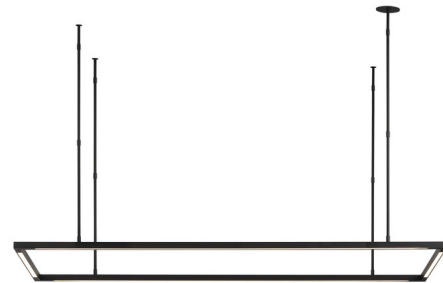

Lightology

lightology.com
866-954-4489
04-22-26

Project: _____
 Company: _____
 Location: _____ Fixture Type: _____
 SPEC #: **TLG1130209**
 Approved On: _____ Approved By: _____

Stagger Halo Linear Pendant

By Visual Comfort Modern

Description

Sleek and minimal yet grand in scale, the Stagger Halo Linear Pendant brings visual interest and energy into a modern space. LED lights and acrylic diffusers run along its metal rectangular frame, casting soft ambient illumination. Two light direction options are available: uplight only, or both uplight and downlight. As it creates a visual canopy, this pendant brings human scale to spaces with tall ceilings and works well over tables, kitchens, and other settings. 50 inch pendant (120-277V): TRIAC, ELV, or 0-10V dimmable. 84 inch pendant (120V): TRIAC or ELV dimmable. The Natural Brass finish will patina and warm over time, enhancing its richness. If the patina becomes uneven or spotty, a brass cleaner can restore the finish. Notes: Does not mount to a standard junction box (cover plate is 3.3 inches in diameter). The driver must be installed in a remote location.

Specifications

COLOR	N/A
BODY FINISH	Nightshade Black
WATTAGE	74.6W
DIMMER	Low Voltage Electronic
DIMENSIONS	50"L x 18"W x 1"H
INTEGRATED LED MODULE	1 x LED/74.6W/120-277V LED
COUNTRY OF ORIGIN	China

Technical Information

LAMP LIFE	50000 hours
COLOR RENDERING	90 CRI
LAMP COLOR	2700K
LUMENS/WATT	41.93
LUMINOUS FLUX	3128 lumens

Shown in nightshade black

CLICK TO VIEW PRODUCT

Notes: