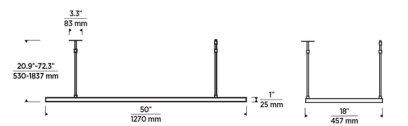

CLICK TO VIEW PRODUCT

Notes: