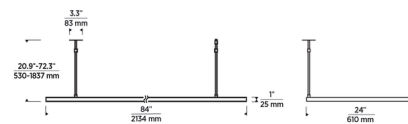

CLICK TO VIEW PRODUCT

Notes: