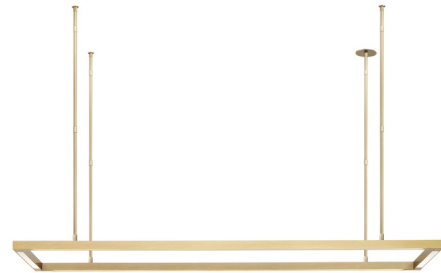

Lightology

lightology.com
866-954-4489
06-04-26

Project: _____
 Company: _____
 Location: _____ Fixture Type: _____
 SPEC #: **TLG1130210**
 Approved On: _____ Approved By: _____

Stagger Halo Linear Pendant

By Visual Comfort Modern

Description

Sleek and minimal yet grand in scale, the Stagger Halo Linear Pendant brings visual interest and energy into a modern space. LED lights and acrylic diffusers run along its metal rectangular frame, casting soft ambient illumination. Two light direction options are available: uplight only, or both uplight and downlight. As it creates a visual canopy, this pendant brings human scale to spaces with tall ceilings and works well over tables, kitchens, and other settings. 50 inch pendant (120-277V): TRIAC, ELV, or 0-10V dimmable. 84 inch pendant (120V): TRIAC or ELV dimmable. The Natural Brass finish will patina and warm over time, enhancing its richness. If the patina becomes uneven or spotty, a brass cleaner can restore the finish. Notes: Does not mount to a standard junction box (cover plate is 3.3 inches in diameter). The driver must be installed in a remote location.

Specifications

COLOR	N/A
BODY FINISH	Natural Brass
WATTAGE	74.6W
DIMMER	Low Voltage Electronic
DIMENSIONS	50"L x 18"W x 1"H
INTEGRATED LED MODULE	1 x LED/74.6W/120-277V LED
COUNTRY OF ORIGIN	China

Technical Information

LAMP LIFE	50000 hours
COLOR RENDERING	90 CRI
LAMP COLOR	2700K
LUMENS/WATT	41.93
LUMINOUS FLUX	3128 lumens

Shown in natural brass

CLICK TO VIEW PRODUCT

Notes: