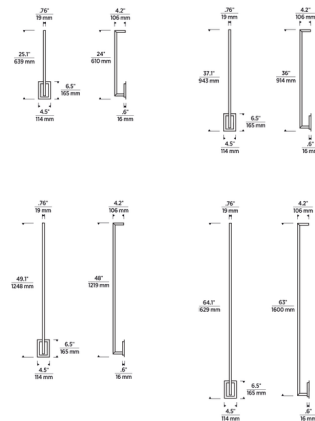

Description

The sleek, slender Stagger Wall Sconce blends seamlessly into the architecture of a modern space. LED lighting behind its frame shines through an acrylic diffuser and reflects off the wall, providing indirect ambient illumination. Use it for a clean, contemporary aesthetic in living rooms, bedrooms, and entryways. 120V: TRIAC and ELV dimmable. 277V: 0-10V dimmable. The Natural Brass option has a living finish that will patina and warm over time, enhancing its richness. If the patina becomes uneven or spotty, a brass cleaner can restore the finish. Note: The fixture includes a standard backplate and goofplate for an existing junction box, and a concealed mud-in plate for new construction to achieve a more minimal look. For either mounting method, the driver is placed in the junction box.

Specifications

| | |
|-----------------------|------------------------|
| COLOR | N/A |
| BODY FINISH | Nightshade Black |
| WATTAGE | 8.4W |
| DIMMER | Low Voltage Electronic |
| DIMENSIONS | 4.5"W x 25.1"H x 4.2"D |
| INTEGRATED LED MODULE | 1 x LED/8.4W/120V LED |
| COUNTRY OF ORIGIN | China |

Technical Information

| | |
|-----------------|-------------|
| LAMP LIFE | 50000 hours |
| COLOR RENDERING | 90 CRI |
| LAMP COLOR | 2700K |
| LUMENS/WATT | 56.67 |
| LUMINOUS FLUX | 476 lumens |

Shown in nightshade black