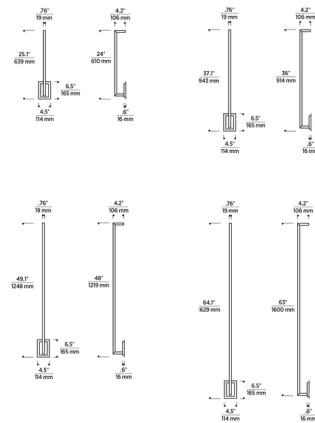

### Description

The sleek, slender Stagger Wall Sconce blends seamlessly into the architecture of a modern space. LED lighting behind its frame shines through an acrylic diffuser and reflects off the wall, providing indirect ambient illumination. Use it for a clean, contemporary aesthetic in living rooms, bedrooms, and entryways. 120V: TRIAC and ELV dimmable. 277V: 0-10V dimmable. The Natural Brass option has a living finish that will patina and warm over time, enhancing its richness. If the patina becomes uneven or spotty, a brass cleaner can restore the finish. Note: The fixture includes a standard backplate and goofplate for an existing junction box, and a concealed mud-in plate for new construction to achieve a more minimal look. For either mounting method, the driver is placed in the junction box.

### Specifications

COLOR	N/A
BODY FINISH	Nightshade Black
WATTAGE	8.4W
DIMMER	Low Voltage Electronic
DIMENSIONS	4.5"W x 25.1"H x 4.2"D
INTEGRATED LED MODULE	1 x LED/8.4W/120V LED
COUNTRY OF ORIGIN	China

### Technical Information

LAMP LIFE	50000 hours
COLOR RENDERING	90 CRI
LAMP COLOR	2700K
LUMENS/WATT	56.67
LUMINOUS FLUX	476 lumens

Shown in nightshade black

CLICK TO VIEW PRODUCT

Notes: