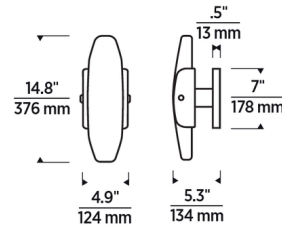

### Description

Combining industrial elements with a raw expression of glass, the Wythe Wall Sconce features a brass-plated aluminum frame holding a rounded slab of cast glass. As light shines through the glass, bubbles and imperfections from the casting process are highlighted for a natural aesthetic. This distinctive piece is an artistic touch for hallways, living rooms, or bedrooms. 120V: TRIAC and ELV dimmable. 277V: 0-10V dimmable.

### Specifications

|                       |                        |
|-----------------------|------------------------|
| COLOR                 | Clear                  |
| BODY FINISH           | Plated Brass           |
| WATTAGE               | 11.5W                  |
| DIMMER                | Low Voltage Electronic |
| DIMENSIONS            | 4.9"W x 14.8"H x 5.3"D |
| INTEGRATED LED MODULE | 1 x LED/11.5W/120V LED |
| COUNTRY OF ORIGIN     | China                  |