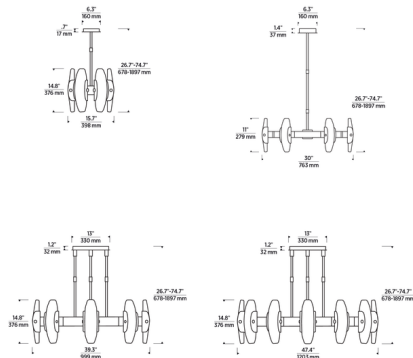

By Visual Comfort Modern

Description

Combining industrial elements with a raw expression of glass, the Wythe Chandelier features a brass-plated aluminum frame supporting rounded slabs of cast glass. As light shines through the glass, bubbles and imperfections from the casting process are highlighted for a natural aesthetic. This distinctive piece makes an artistic statement in a living room, foyer, or over a dining area. A universal driver is included, dimmable with a TRIAC, ELV, or 0-10V dimmer. Note: The 15.7, 39.3, and 47.4 inch wide chandeliers require a junction box rated for fixtures weighing over 50 pounds.

Specifications

COLOR Clear
 BODY FINISH Plated Brass
 WATTAGE 30.8W
 DIMMER Low Voltage Electronic
 DIMENSIONS 15.7"W x 14.8"H
 INTEGRATED LED MODULE 6 x LED/5.13W/120-277V LED

Technical Information

LAMP LIFE 50000 hours
 COLOR RENDERING 90 CRI
 LAMP COLOR 2700K
 LUMENS/WATT 294.93
 LUMINOUS FLUX 1513 lumens

Shown in plated brass / clear

CLICK TO VIEW PRODUCT

Notes: