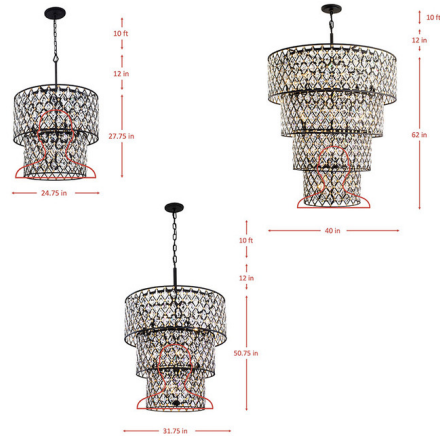

### Description

The Windsor Chandelier conjures images of opulence and power, taking its inspiration from the tiaras worn by the Windsor family. The mix of diamond shaped Crystals and modern forms create an opulent bling, casting warm shadows in your room. Canopy: 6.5 inch diameter.

### Specifications

COLOR . . . . . Crystal  
BODY FINISH . . . . . Carbon / Havana Gold  
WATTAGE . . . . . 35W  
DIMMER . . . . . Standard 120V  
DIMENSIONS . . . . . 24.75"W x 27.75"H  
BULB NOT INCLUDED . . . . . 7 x B10/Candelabra (E12)/5W/120V LED  
COUNTRY OF ORIGIN . . . . . Philippines

### Technical Information

PRODUCT DIMENSIONS . . . . . Adjustable Chain Length: 72"

Shown in carbon / havana gold / crystal

CLICK TO VIEW PRODUCT

Notes: