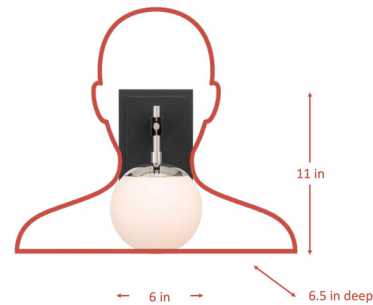

Description

Harmony and modern luxury are on full display with the Allie Wall Sconce. Inspired by both mid-century and post modern designs, this fixture transcends time and space. The refreshingly beautiful recycled glass globe gives an eye-catching look, while the different finishes allow for design flexibility. Use this design savvy fixture to bring the best out of your guest and master bathroom spaces.

Shown in polished nickel / black / white

Specifications

COLOR	White
BODY FINISH	Polished Nickel / Black
WATTAGE	5W
DIMMER	Standard 120V
DIMENSIONS	6"W x 11"H x 6.5"D
BULB NOT INCLUDED	1 x B10/Candelabra (E12)/5W/120V LED
COUNTRY OF ORIGIN	China