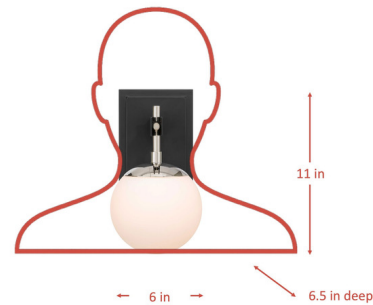

### Description

Harmony and modern luxury are on full display with the Allie Wall Sconce. Inspired by both mid-century and post modern designs, this fixture transcends time and space. The refreshingly beautiful recycled glass globe gives an eye-catching look, while the different finishes allow for design flexibility. Use this design savvy fixture to bring the best out of your guest and master bathroom spaces.

### Specifications

COLOR . . . . . White  
BODY FINISH . . . . . Satin Brass / Black  
WATTAGE . . . . . 5W  
DIMMER . . . . . Standard 120V  
DIMENSIONS . . . . . 6"W x 11"H x 6.5"D  
BULB NOT INCLUDED . . . . . 1 x B10/Candelabra (E12)/5W/120V LED  
COUNTRY OF ORIGIN . . . . . China