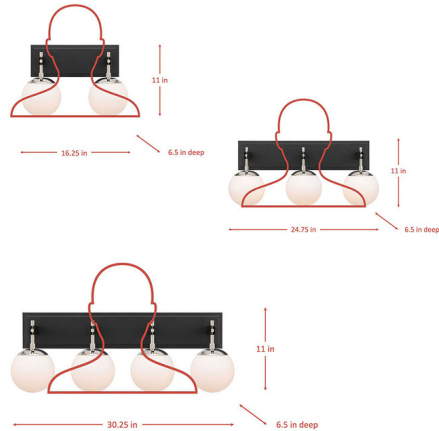

By Varaluz

Description

Harmony and modern luxury are on full display with the Allie Bathroom Vanity Light. Inspired by both mid-century and post modern designs, this fixture transcends time and space. The refreshingly beautiful recycled glass globes give an eye-catching look, while the different finishes allow for design flexibility. Use this energy-efficient and design savvy fixture to bring the best out of your guest and master bathroom spaces.

Shown in satin brass / black / white

Specifications

COLOR	White
BODY FINISH	Satin Brass / Black
WATTAGE	10W
DIMMER	Standard 120V
DIMENSIONS	16.25"W x 11"H x 6.5"D
BULB NOT INCLUDED	2 x B10/Candelabra (E12)/5W/120V LED
COUNTRY OF ORIGIN	China