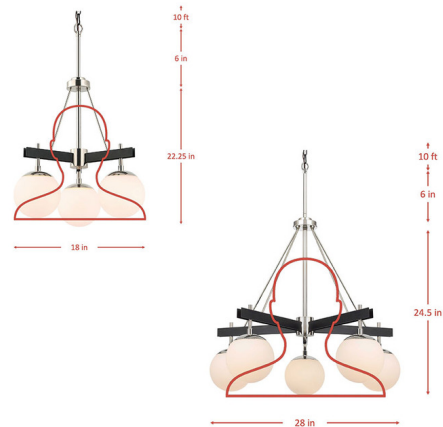

### Specifications

COLOR . . . . . White  
BODY FINISH . . . . . Polished Nickel / Black  
WATTAGE . . . . . 25W  
DIMMER . . . . . Standard 120V  
DIMENSIONS . . . . . 28"W x 24.5"H x 28"D  
BULB NOT INCLUDED . . . . . 5 x B10/Candelabra (E12)/5W/120V LED  
COUNTRY OF ORIGIN . . . . . China

### Technical Information

PRODUCT DIMENSIONS . . . . . Adjustable Chain Length: 72"

Shown in polished nickel / black / white

CLICK TO VIEW PRODUCT

Notes: