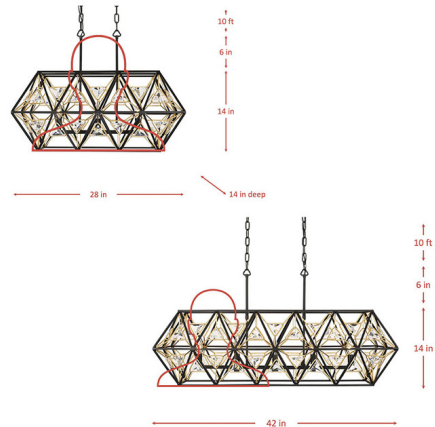

Specifications

COLOR Crystal
BODY FINISH Matte Black / French Gold
WATTAGE 15W
DIMMER Standard 120V
DIMENSIONS 28"L x 14"W x 14"H
BULB NOT INCLUDED 3 x B10/Candelabra (E12)/5W/120V LED
COUNTRY OF ORIGIN Philippines

Technical Information

PRODUCT DIMENSIONS Chain Length: 120"

Shown in matte black / french gold / crystal

CLICK TO VIEW PRODUCT

Notes: