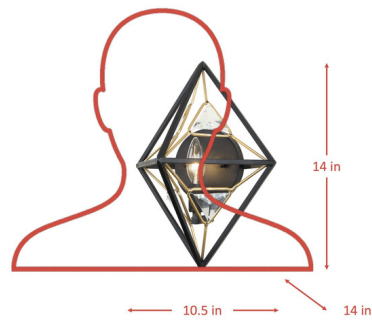

Lightology

lightology.com
866-954-4489
07-07-26

Project: _____

Company: _____

Location: _____ Fixture Type: _____

SPEC #: **VAR1130283**

Approved On: _____ Approved By: _____

Marcia Wall Sconce By Varaluz

Description

Make your mark with thoughtful interior lighting choices, courtesy of the Marcia Wall Sconce. Designed with intricate geometric metal work and custom triangular crystals, this fixture transcends typical design standards. Reinvent any part of your home with the Marcia Wall Sconce.

Shown in matte black / french gold / crystal

Specifications

COLOR	Crystal
BODY FINISH	Matte Black / French Gold
WATTAGE	5W
DIMMER	Standard 120V
DIMENSIONS	10.5"W x 14"H x 6.5"D
BULB NOT INCLUDED	1 x B10/Candelabra (E12)/5W/120V LED
COUNTRY OF ORIGIN	Philippines