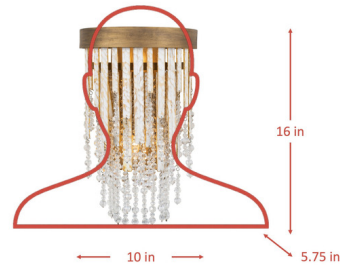

Description

Channel the intrigue and swanky feel of New Orleans with the Lafayette Wall Sconce. This luxurious indoor wall light boasts a mixed material design, incorporating hand-forged recycled steel and hand-carved wood. Plus, thanks to the premium optic faceted crystals, an element of sparkle emanates with every use. Add a touch of crisp light to any part of your home with the Lafayette Sconce.

Shown in havana gold / crystal

Specifications

COLOR	Crystal
BODY FINISH	Havana Gold
WATTAGE	10W
DIMMER	Standard 120V
DIMENSIONS	10"W x 16"H x 5.75"D
BULB NOT INCLUDED	2 x B10/Candelabra (E12)/5W/120V LED
COUNTRY OF ORIGIN	Philippines